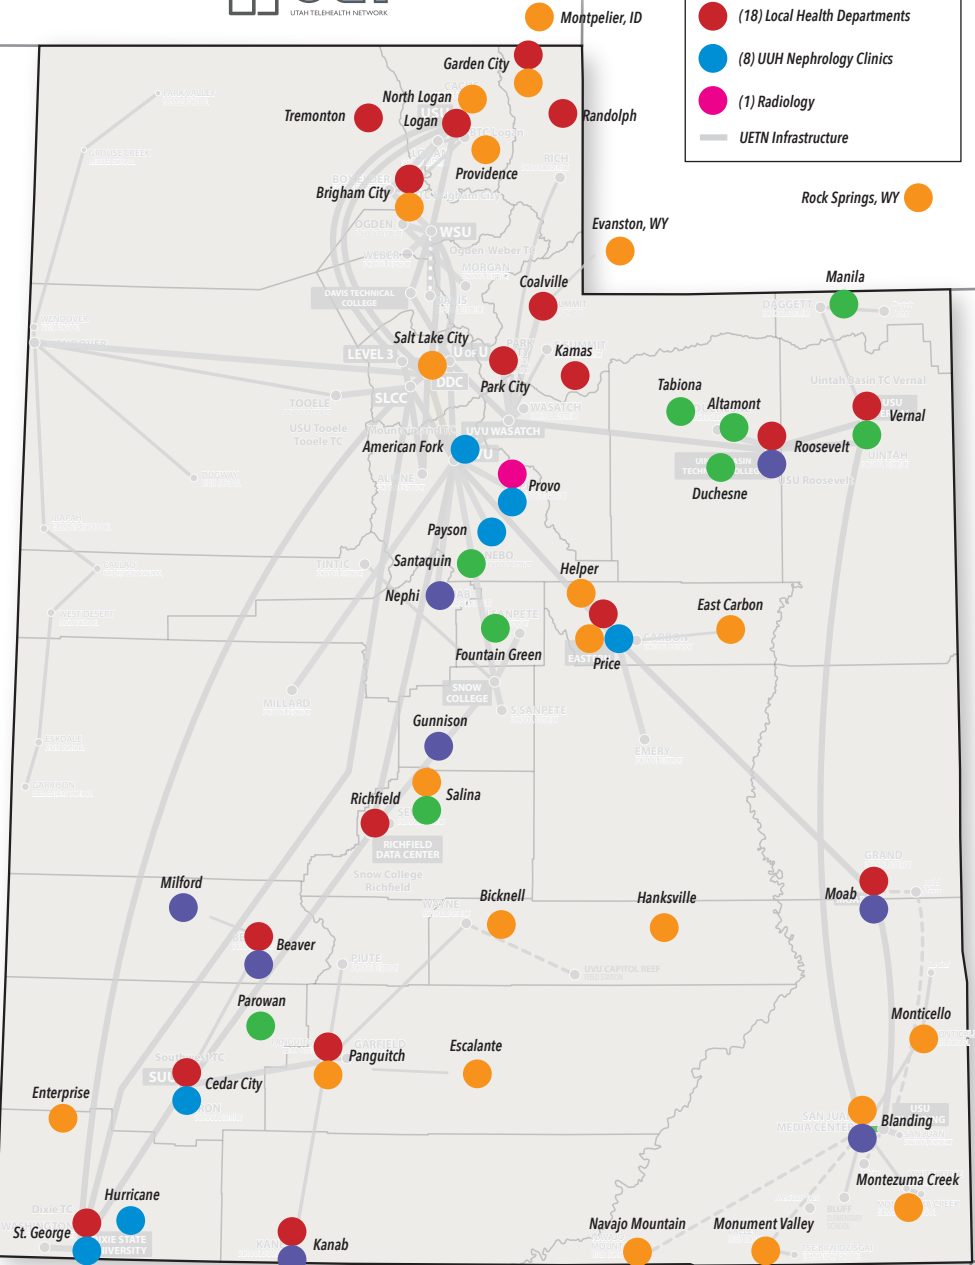

Healthcare Facilities Connected to the UTN Network

● Mesquite, NV